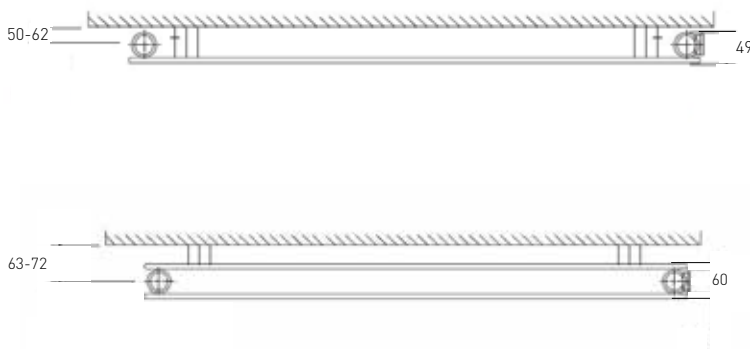

Delivery

Supplied to order approximate delivery time (8-16 weeks).

Type 10 horizontal

Model	Height (mm)	Width (mm)	Watts At 50°C	White Ex GST	Colours Ex GST
MIROH10 305X1000	305	1000	328	\$342.00	\$445.00
MIROH10 305X1740	305	1740	590	\$437.00	\$569.00
MIROH10 305X2000	305	2000	656	\$454.00	\$591.00
MIROH10 455X1000	455	1000	477	\$401.00	\$521.00
MIROH10 455X1740	455	1740	859	\$527.00	\$686.00
MIROH10 455X2000	455	2000	954	\$550.00	\$716.00
MIROH10 605X600	605	600	378	\$413.00	\$538.00
MIROH10 605X800	605	800	504	\$436.00	\$567.00
MIROH10 605X1000	605	1000	630	\$460.00	\$599.00
MIROH10 605X1740	605	1740	1134	\$617.00	\$802.00
MIROH10 605X2000	605	2000	1260	\$645.00	\$838.00
MIROH10 755X600	755	600	470	\$461.00	\$600.00
MIROH10 755X800	755	800	627	\$490.00	\$638.00
MIROH10 755X1000	755	1000	784	\$519.00	\$676.00
MIROH10 755X1740	755	1740	1411	\$708.00	\$921.00
MIROH10 755X2000	755	2000	1568	\$741.00	\$963.00
MIROH10 905X600	905	600	566	\$510.00	\$663.00
MIROH10 905X800	905	800	754	\$544.00	\$708.00
MIROH10 905X2000	905	2000	1866	\$836.00	\$1,088.00
MIROH10 1050X600	1050	600	657	\$558.00	\$726.00
MIROH10 1050X800	1050	800	876	\$598.00	\$779.00
MIROH10 1205X600	1205	600	749	\$607.00	\$789.00
MIROH10 1205X800	1205	800	999	\$652.00	\$848.00
MIROH10 1355X600	1355	600	843	\$655.00	\$852.00

Miro horizontal	Pipe centres left to right	Pipe centres from wall	Depth from wall
Single horizontal	width - 50mm	50mm - 62mm	80mm - 92mm

Miro horizontal	Pipe centres left to right	Pipe centres from wall	Depth from wall
Double horizontal	width - 50mm	63mm - 72mm	93mm - 102mm

Miro vertical	Pipe centres left to right	Pipe centres from wall	Depth from wall
Single vertical	width + valves	50mm - 62mm	80mm - 92mm
Double vertical	width + valves	63mm - 72mm	93mm - 102mm

Please note: Bottom opposite end connection also available.