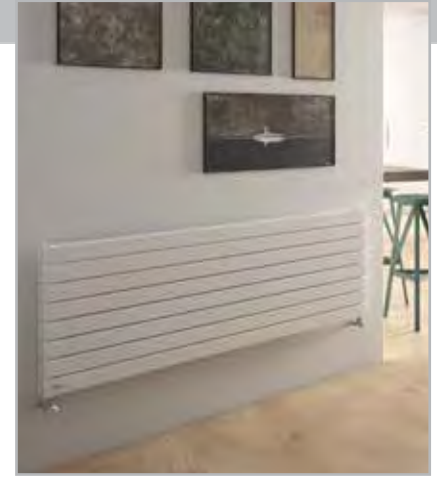

Miro Horizontal shown on pages 26-27

Overview

Steel; 75mm flat tubes with 38mm collectors
5 year warranty

Finish

White RAL 9010 as standard, 24 RAL Colours & 10 Special Finishes
Please call **1300 00 1800** for a RAL chart

Delivery

Supplied to order approximate delivery time (8-16 weeks).