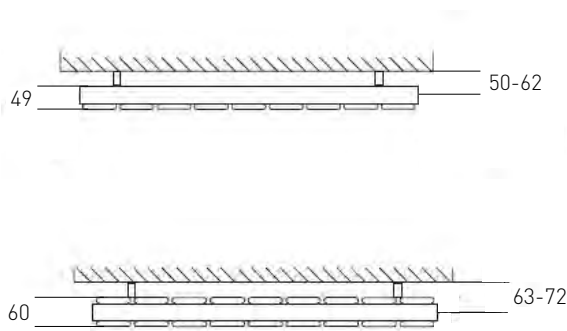

Miro horizontal	Pipe centres left to right	Pipe centres from wall	Depth from wall
Single horizontal	width - 50mm	50mm - 62mm	80mm - 92mm

Miro horizontal	Pipe centres left to right	Pipe centres from wall	Depth from wall
Double horizontal	width - 50mm	63mm - 72mm	93mm - 102mm

Delivery

Supplied to order approximate delivery time (8-16 weeks).

Type 10 vertical

Model	Height (mm)	Width (mm)	Watts At 50°C	White Ex GST	Colours Ex GST
MIROV10 600X605	600	605	426	\$413.00	\$538.00
MIROV10 600X755	600	755	533	\$461.00	\$600.00
MIROV10 600X905	600	905	640	\$510.00	\$663.00
MIROV10 600X1050	600	1050	746	\$558.00	\$726.00
MIROV10 600X1205	600	1205	853	\$607.00	\$789.00
MIROV10 600X1355	600	1355	959	\$655.00	\$852.00
MIROV10 800X605	800	605	561	\$436.00	\$567.00
MIROV10 800X755	800	755	701	\$490.00	\$638.00
MIROV10 800X905	800	905	841	\$544.00	\$708.00
MIROV10 800X1050	800	1050	981	\$598.00	\$779.00
MIROV10 800X1205	800	1205	1122	\$652.00	\$848.00
MIROV10 1000X305	1000	605	347	\$342.00	\$445.00
MIROV10 1000X455	1000	455	521	\$401.00	\$521.00
MIROV10 1000X605	1000	605	694	\$460.00	\$599.00
MIROV10 1000X755	1000	755	868	\$519.00	\$676.00
MIROV10 1740X305	1740	305	604	\$437.00	\$569.00
MIROV10 1740X455	1740	455	906	\$527.00	\$686.00
MIROV10 1740X605	1740	605	1208	\$617.00	\$802.00
MIROV10 1740X755	1740	755	1510	\$708.00	\$921.00
MIROV10 2000X305	2000	305	668	\$454.00	\$591.00
MIROV10 2000X455	2000	455	1002	\$550.00	\$716.00
MIROV10 2000X605	2000	605	1336	\$645.00	\$838.00
MIROV10 2000X755	2000	755	1670	\$741.00	\$963.00
MIROV10 2000X905	2000	905	2004	\$836.00	\$1,088.00

Miro vertical	Pipe centres left to right	Pipe centres from wall	Depth from wall
Single vertical	width + valves	50mm - 62mm	80mm - 92mm
Double vertical	width + valves	63mm - 72mm	93mm - 102mm

Please note: Bottom opposite end connection also available.